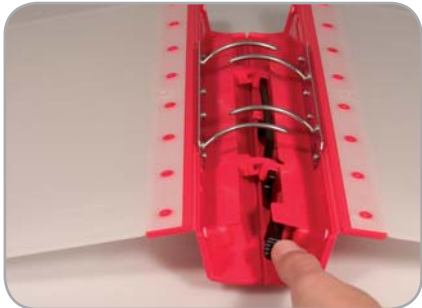

Double hooks, made of plastic which makes them durable and offer secure locking